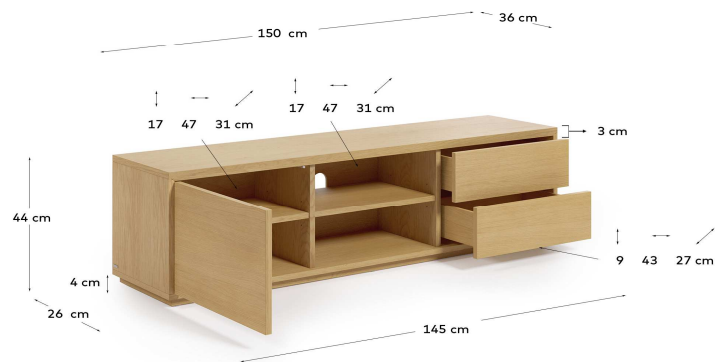

## Descriptions

Product code M1000008MM40  
 Product description ABILEN TV CABINET 150x43,6 NATURAL OAK

Origin country CN

## Dimensions

Height x Width x Depth (cm) 43,6 cm x 150 cm x 36,5 cm  
 Product weight (Kg) 45,6 Kg

## Features

Use (domestic/contract/office)  
 Indoor (yes/no)  
 Alfresco (yes/no)  
 Outdoor (yes/no)  
 Max. load (kg)  
 Adjustable height (yes/no)  
 Adjustable height mechanism description  
 Top tilt angle range  
 Feet pad type  
 Adjustable feet (yes/no)  
 Doors included (yes/no)  
 Number of doors  
 Door opening system  
 Door soft-close function (yes/no)  
 Drawers included (yes/no)  
 Number of drawers