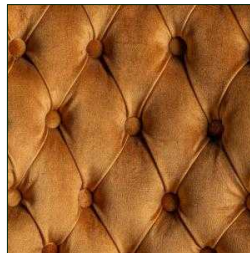

Packaging	Type	Units/Box	Content	Volume	Length	Wide	High	Weigth (Kg)
	CARTON	2	PRODUCT	0.24	77	55	1.10	17,7