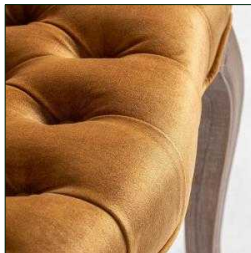

Ref. 31299 JENA CHAIR

COMPOSITION

Firwood combined with velvet and foam.

DIMENSIONS

Measurements (length x width x height):
54 x 66 x 100 cm.

Weight:
6,6 kg.

Legs dimensions:
5x5x39 cm.

Seat size:
52x48x11 cm.

Height floor to seat:
50 cm.

Backrest size:
44x7x50 cm.

Supported Weight:
120 kg.

Cleaning instructions:

Clean daily with a synthetic cloth. Clean with mix of cold water and mild soap. Dry with a cotton cloth. If wood is varnished you can add a small spoon of vinegar to the mix in order to recover its brightness.