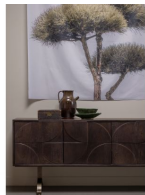

800991-W

DRAW SIDEBOARD MANGO WOOD WALNUT