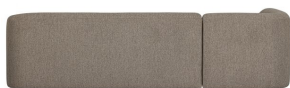

801250-B

SLOPING CORNER SOFA LEFT LIGHT BROWN MELANGE

Country of origin

PL

Assembly required

Assembly required

Additional description

- Friendly rounded shape
- Very high seating comfort
- Upholstered with woven chenille (100% polyester)
- H 77 cm x W 225 cm x D 187/87 cm

Friendly shape, comfortable seating and silky-soft upholstery. These are the distinguishing features of the Sloping corner sofa! The Sloping series comes from the collection of the Dutch interior label BePureHome and is a true eye-catcher in your living space. The rounded, sleek design gives this comfy sofa a modern look. Simple and significant, Sloping.

Material

The Sloping sofa is constructed from a combination of solid wood [fsc], chipboard [fsc], polyurethane foam with a density of 25 kg/m³ and a zigzag spring. The seat contains a polyurethane foam with a density of 30 kg/m³ (T3037). The Sloping series is upholstered with a woven chenille with a Martindale of 38,000. The Savoi woven fabric is made of 100% polyester chenille, which gives it a soft feel. The clearly visible weave pattern is given an extra dimension by the striking colour shades. These colour shades provide a tough look. Because the fabric is dyed by the thread, Savoi is known for its colourfastness.

Dimensions

The generous corner sofa has a total height of 77 cm, width of 225 cm and depth of 87 cm. The corner section has a total depth of 187 cm. The seat height is 43 cm. The seat is divided int...