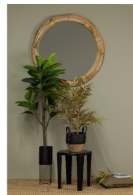

## RION ROUND MIRROR MANGO WOOD NATURAL

wood

Packages

1

Country of origin

IN

### Additional description

- Generous mirror with round shape
- Made of mango wood
- Visible natural features
- Ø 100 cm x D 4 cm

Strong in its simplicity, that is this stylish mirror. The Rion round mirror is from the Exclusive collection of the Dutch interior label WOOD and is a striking item. Hang Rion on the wall for a cool look or place the mirror on a wall shelf in combination with your favourite home accessories.

### Material

Mango wood is known for its warm golden brown colour, sustainable growth and long durability. Mango wood is also characterized by clearly visible grain and colour nuances. The grains, a yellow glow or dark lines and knots make every mango wood item unique. Mango wood is very strong and one of the harder woods, therefore a mango wood item will not easily be damaged.

### Dimensions

- Diameter: Ø100 cm
- Thickness: 4 cm
- Wooden edge: +/- 11 cm
- Mirror: Ø80 cm
- Suspension hooks spacing: 57 cm (57")
- Weight: 3.6 kg