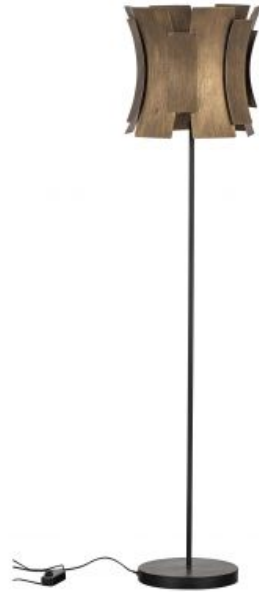

800383-B

COURSE FLOOR LAMP METAL ANTIQUE BRASS

EAN	8714713160679
Dimensions	144x35x35
Material	Metal
Color finish	antique brass
Packages	2
Country of origin	CN

Additional description

- Floor lamp with striking design
- Made of metal with an antique brass coating
- Part of the Course series
- H 144 cm x Ø 35 cm

Organic design immersed in an antique gold colour bath. The Course series not only looks very luxurious, the light distribution of this lamp collection also certainly attracts attention. These striking lamps come from the collection of the Dutch interior brand BePureHome. Playfully shaped metal strips that reflect the light several times, are you ready for a little magic in the dark?

Material

The metal in our collections has various finishes, such as powder coating and brass/antique brass. The antique brass finishes in our collections are applied with a mix of copper and zinc on the metal, which can then be finished in a brushed look, matt or shiny. Antique brass gives the furniture a