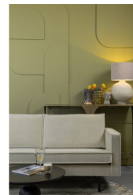

## RODEO SOFA 3 SEATER VELVET PISTACHIO

EAN	8714713166367
Dimensions	85x277x86
Material	100% pes
Color finish	pistachio
Packages	2
Country of origin	PL

### Additional description

Not available for the UK. This article is not Fire Retardant.

- Modern and contemporary design
- Part of the famous Rodeo series
- Covered in a rich velvet (100% polyester)
- H 85 cm x W 277 cm x D 86 cm

The Rodeo series by Dutch interior label BePureHome is modern, sturdy and contemporary. The Rodeo's are spacious and offer a wonderfully firm seating comfort. The high leg frame makes the furniture look slender and airy. Rodeo is known for its timeless combination of colours and materials, inspired by the 50's and given a modern twist. Dare to go Rodeo!

### Material

The Rodeo sofa is made of a combination of solid wood, chipboard, polyurethane foam with a density of 25 kg/m<sup>3</sup> and a zigzag springs. The seat contains a polyurethane foam with a density of 30 kg/m<sup>3</sup> (T3037 30% silicone). This Rodeo is