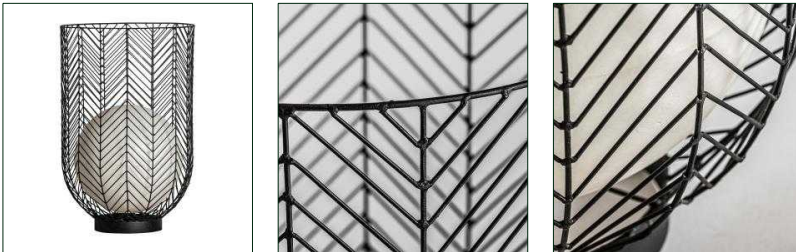

Packaging	Type	Units/Box	Content	Volume	Length	Wide	High	Weigth (Kg)
	CARTON	1	PRODUCT	0.2133	51	51	82	7,2