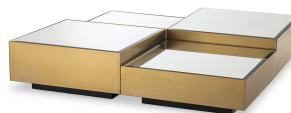

E I C H H O L T Z

SPECIFICATION SHEET

Item no.	114369
Item description	Coffee Table Esposito br brass finish black glass set/ 4 Brushed brass finish bevelled mirror glass black base
Suitable for	Indoor use/dry locations only
Net weight (kg)	69,2

DIMENSIONS

Item dimensions (cm)	60 x 60 x H. 26 H. 20 cm
Item dimensions (inch)	23.62" x 23.62" x 10.24" H 7.87" H
Base dimensions (cm)	44 x 44 x H. 6 cm
Base dimensions (inch)	17.32" x 17.32" x 2.36" H
Glass thickness (mm)	5 mm
Glass thickness (inch)	0,197 inch

SPECIFICATIONS

Material(s)	114369A: Stainless steel	114369B: Stainless steel	114369C: Mirror glass
Maximum weight load (kg)	20		

LOGISTIC INFORMATION

114369A - Coffee Table Esposito brushed brass finish Frame L - 2pc(s)