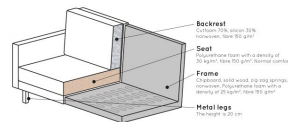

800541-132

RODEO ARMCHAIR VELVET OKER

Productcode	800541-132
EAN	8714713065226
Dimensions	85x105x86
Material	100% pes
Color finish	ochre
Packages	1
Country of origin	PL

Additional description

Velvet is the newest fabric version of the beautiful Rodeo seating series by the brand BePureHome. This loveseat is modern, chic and contemporary. This 1.5-seater armchair / Loveseat is generous and has a beautiful 100% polyester velvet fabric. The legs are made of black metal. The seat height is 45 cm, the seat depth is 60 cm and the height of the armrests is 68 cm. The fabric 100% polyester velvet, feels soft, is of a heavy quality and is suitable for intensive use. The fabric has not been tested for additional treatments and we therefore advise against impregnating the sofa. If this is deemed necessary, it is at your own risk and we recommend that you test it out on a spot - out of sight. The Rodeo furniture series consists of this armchair / Loveseat, a 3-seater sofa, a 2.5-seater sofa, stool 120x60, a dining sofa and a dining chair.