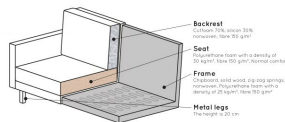

800746-162

RODEO DAYBED RIGHT VELVET GREEN FOREST