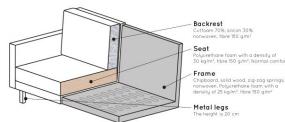

800743-162

RODEO DAYBED LEFT VELVET GREEN FOREST

Color finish forrest

Packages 1

Country of origin PL

Assembly required Assembly required

Additional description

The Rodeo daybed is the new version of the successful Rodeo series from BePureHome. This sofa is modern, chic and contemporary. The daybed has a unique design and is made in a beautiful velvet fabric. Thanks to the slim frame it subtly shows in the living room. The legs are made of black metal.

The total seat width is 194 cm, the seat height is 47 cm and the seat depth is 63 cm. The daybed comes with a spacious back cushion (128x45 cm), making it really lounging on this lovely sofa!

The dimensions are (hwxwd) 85x203x86 cm.