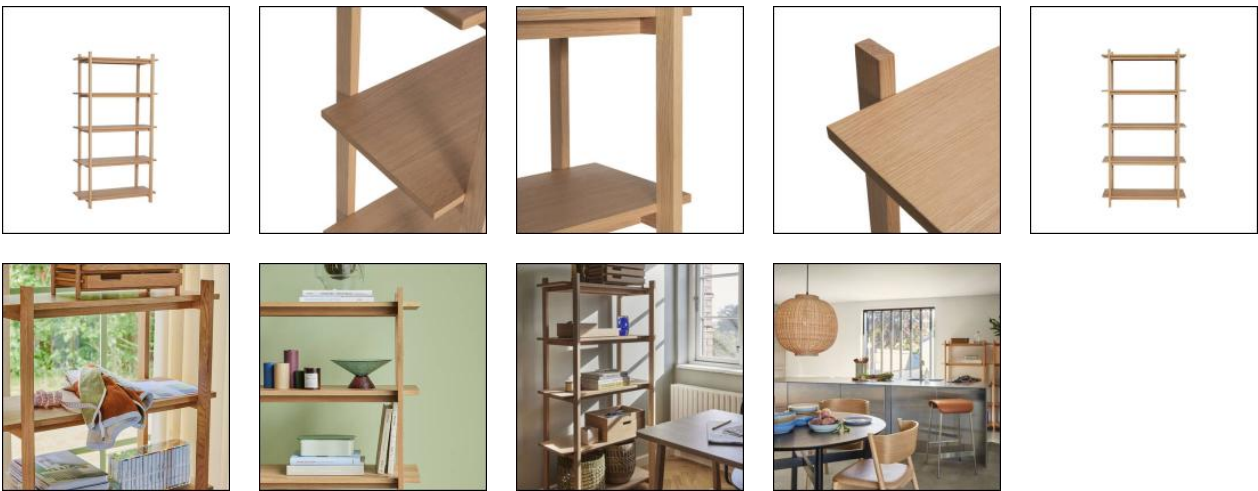

Epoch Shelf Unit Natural

PRODUCT FACT SHEET

Epoch Shelf Unit Natural

With a bit of shelf help, we can all get through the clutter in our homes. A clutter-free space allows for an organised area where energy flows freely. And the Epoch shelf is perfect for getting your books in order or for displaying some of your most precious items. Why not create a library feel and place several shelves side by side? This open shelf unit with four shelves is made from FSC®-certified oak and oak veneer.

Available content

Image link

Image link

<https://images.hubsch-interior.com/?images=881509&account=PIM&mode=getFiles>
Click the link above to download all photo content for this product.

Images

The following photo content is available for this product.