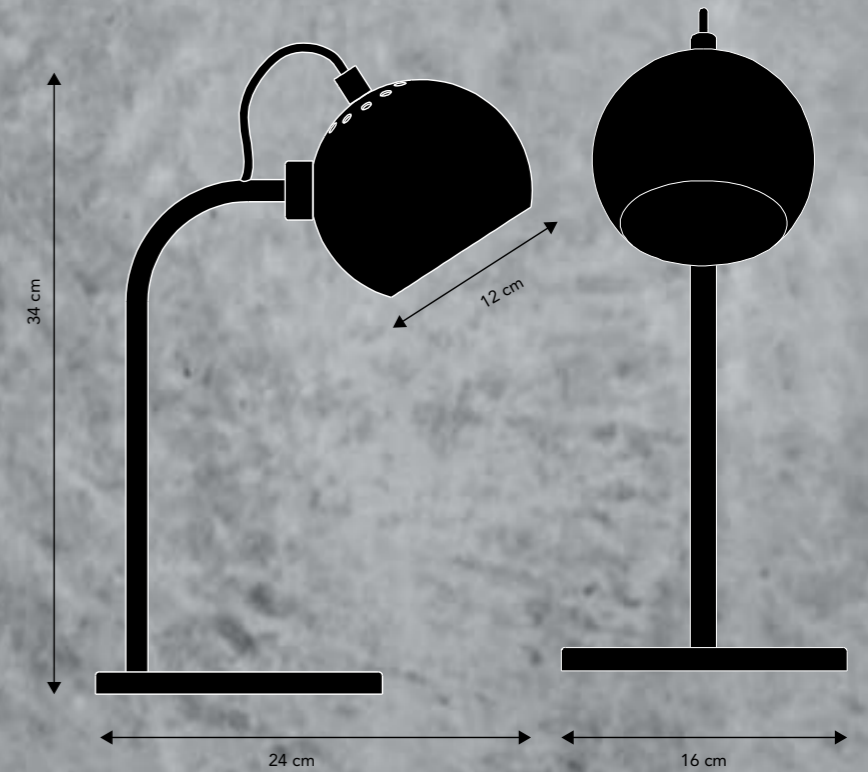

BALL SINGLE.

Designer: Benny Frandsen (2021)

TABLE LAMP

Materials:
Metal plated

Cord:
250 cm black fabric

On/off:
Switch on cord

Socket/bulb (not incl.)
E14 max 25W.
Learn more about e.g. Kelvin, Lumen, Watt - see our homepage. [Click here.](#)

Recommended bulb:
Art.no. 110200
Megaman T-Lamp E14 LED 2.2W (Energy class A++)

Matt white
Art.no. 124072
Black fabric cord

Matt black.
Art.no. 124073
Black fabric cord

Glossy Nude.
Art.no. 123417
Black fabric cord

Glossy mint.
Art.no. 123418
Black fabric cord

Glossy red.
Art.no. 123419
Black fabric cord

Glossy pale grey.
Art.no. 123420
Black fabric cord

Glossy warm grey.
Art.no. 123421
Black fabric cord