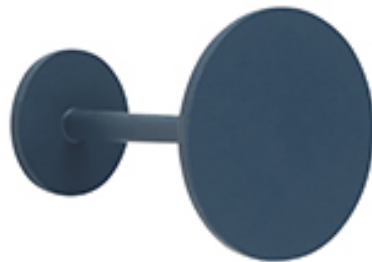

## Flare Hook Petrol

Absolutely stunning wall-mounted hook for all your gorgeous tea towels. The dot-like shape is simple yet modern and suits all types of decors. Really easy to mount with one screw – we just know your wall will love it. You know three and five are good numbers for making something look really good in a row, but obviously, the petrol-coloured Flare knob also looks good on its own. Love it!