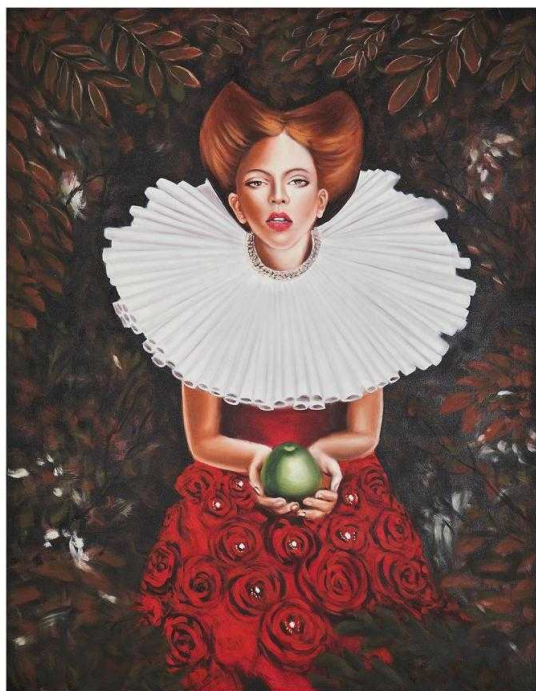

Ref. 31041 LEONI CANVAS

COMPOSITION

Canvas

DIMENSIONS

Measurements (length x width x height):
140 x 4 x 180 cm.

Weight:
4,7 kg.

Not Included:
Wall hanging system.

<u>Packaging</u>	Type	Units/Box	Content	Volume	Length	Wide	High	Weigth (Kg)
	CARTON	1		0.161	1.45	06	1.85	6,0