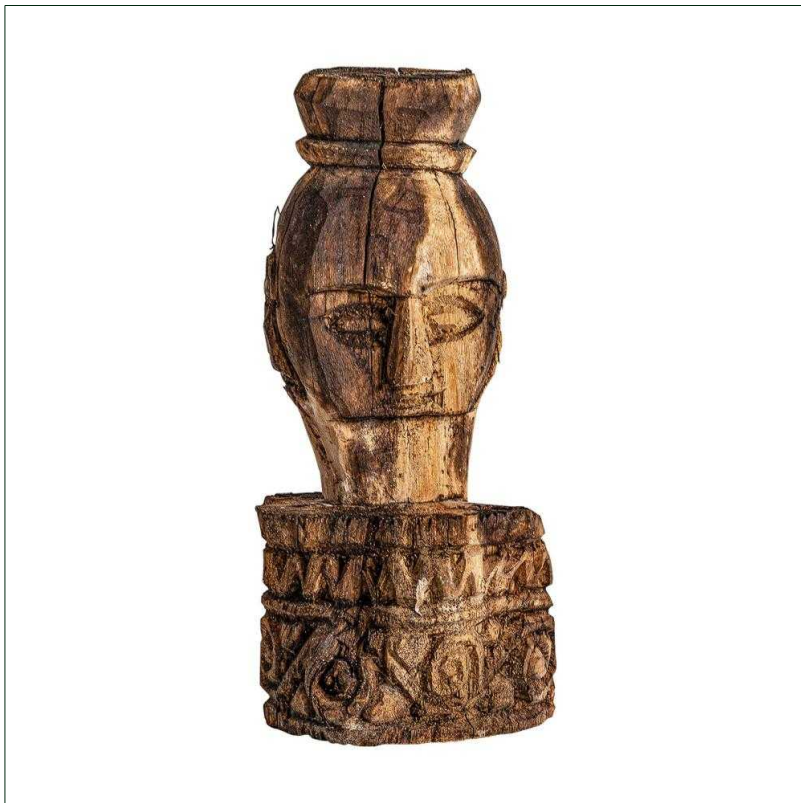

Ref. 30053 ETHNIC FIGURE

COMPOSITION

Teak wood

Artisanal hand made. Differences in shades, tones or certain imperfections (knots, marks, cracks) are considered as a added value that makes this piece as unique.

DIMENSIONS

Measurements (length x width x height):
10 x 10 x 28 cm.

Weight:
1,1 kg.

Packaging	Type	Units/Box	Content	Volume	Length	Wide	High	Weigth (Kg)
	CARTON	1	PRODUCT	0.0074	16	14	33	1,8