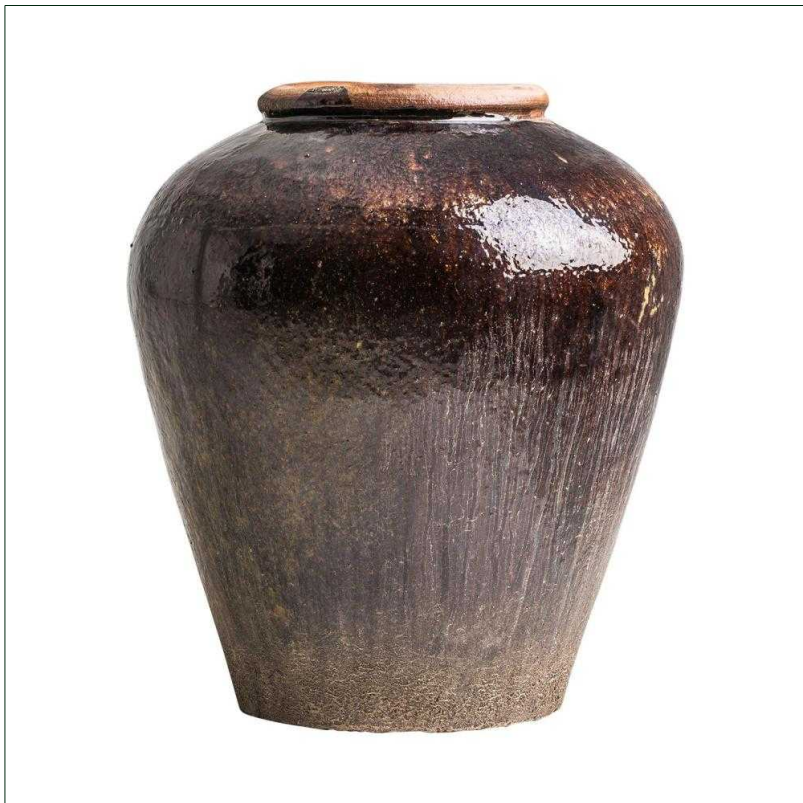

Ref. 25085 LAPPE VASE

UNIQUE PIECE

COMPOSITION

Ceramics

DIMENSIONS

Measurements (length x width x height):  
55 x 55 x 68 cm.

Weight:  
25,2 kg.

Packaging	Type	Units/Box	Content	Volume	Length	Wide	High	Weigth (Kg)
	CARTON	1	PRODUCT	0.3169	65	65	75	27,4