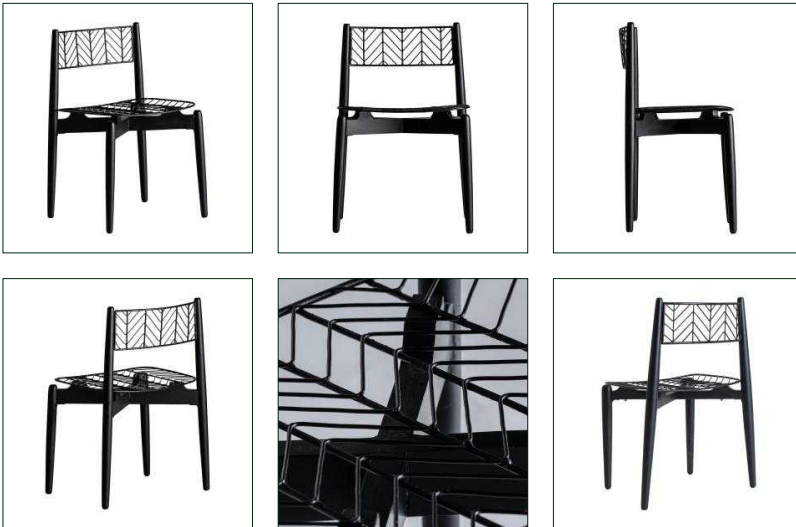

Ref. 28392 PLISSÉ METAL CHAIR

COMPOSITION

Iron combined with mahogany wood.

DIMENSIONS

Measurements (length x width x height):
52 x 45 x 80 cm.

Weight:
5,5 kg.

Legs dimensions:
3.5X3.5X38 cm.

Seat size:
51X41X1 cm.

Height floor to seat:
49 cm.

Backrest size:
38X1X15 cm.

Supported Weight:
120 kg.

Number of seats:
1

Cleaning instructions:
Clean with a wet cloth with mild soap and watter

Packaging	Type	Units/Box	Content	Volume	Length	Wide	High	Weigth (Kg)
	WRAPPED	2	PRODUCT	0.3348	61	56	98	11,0
	CARTON	1		0.2434	52	52	90	8,0