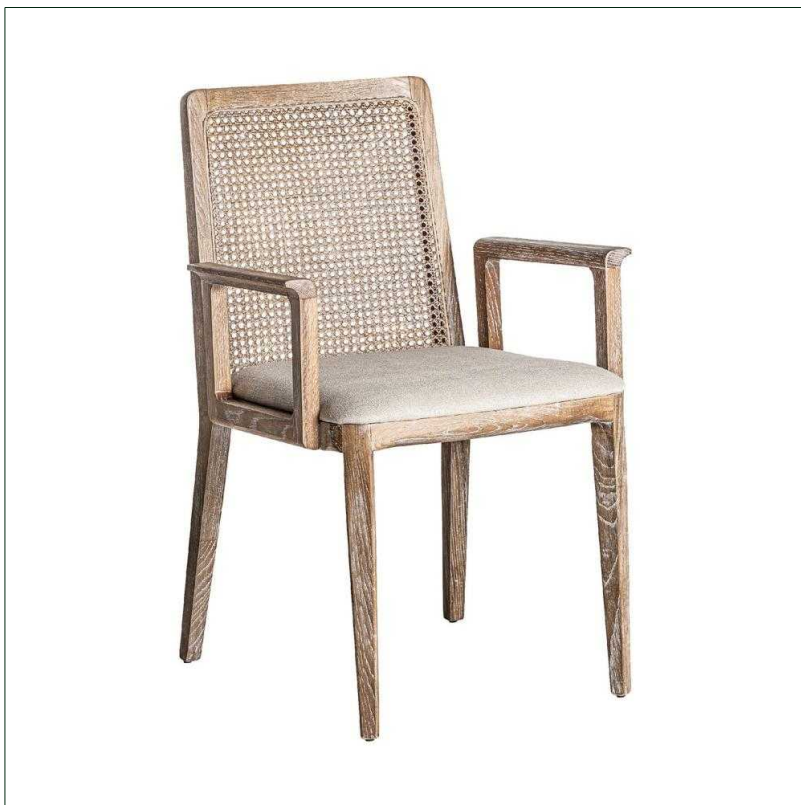

Ref. 29783 MATTIA CHAIR

COMPOSITION

Ash wood combined with linen.

DIMENSIONS

Measurements (length x width x height):
57,5 x 60,5 x 86 cm.

Weight:
7,3 kg.

Legs dimensions:
4X4X41 cm.

Seat size:
48X48X2 cm.

Height floor to seat:
48 cm.

Seat density:
30g/m3

Height floor to armrest:
64 cm.

Backrest size:
42,5X2,5X43 cm.

Supported Weight:
120 kg.

Number of seats:
1

Cleaning instructions:

Clean daily with a synthetic cloth. Clean with mix of cold water and mild soap. Dry with a cotton cloth. If wood is varnished you can add a small spoon of vinegar to the mix in order to recover its brightness.