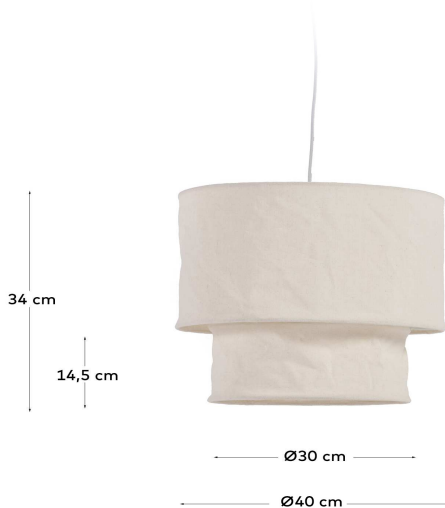

MARIELA

Descriptions

Product code	AB0385FN46
Product description	Mariela ceiling lamp shade in linen with beige finish Ø 40 cm Want versatility and design? Done. Nazli, thanks to its linen lampshade in neutral tones, is a sure hit for adding a touch of style to your decor. Complement it with a Fulvia frame and you'll see that today, you get to be the lamp designer.
Origin country	CN

Dimensions

Height x Width x Depth (cm)	34 cm	x	40 cm	x	40 cm
Product weight (Kg)	0,5 Kg				
Distance lamp-switch (cm)					
Distance switch-plug (cm)					
Cable length (cm)					

Technical drawings

Features

Use (domestic/contract/office)	Domestic
Indoor (yes/no)	Yes
Alfresco (yes/no)	No
Outdoor (yes/no)	No
Type of lamp (floor/table/ceiling/wall)	Ceiling lamp
Lampholder - bulb socket type	
Type of plug	N/A
Protective-earth connection class	II
IP code	2
Nominal input voltage (V)	
Nominal input frequency (Hz)	
Switch (yes/no)	N/A
Switch type	N/A