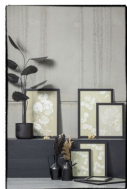

801202-M

MAPLE FOREST POSTER 35,5x45,5 CM

#### Additional description

- Romantic, subtle artwork
- Printed on PH-neutral paper
- Coloured with water-based pigment
- H 45,5 cm x W 35,5 cm x D 210 grams

The artwork collection of the Dutch label BePureHome has been expanded with three very fine artworks. Artwork Maple Forest is a design of pressed maple leaves, worked out in the greyish beige collection colour Granite. The poster is available in three sizes, which are stylishly displayed in the BePureHome poster frames.

#### Material

The BePureHome artworks are printed on PH-neutral paper with a thickness of 210 grams. The museum-quality paper gives visible luxury to the striking prints. Innova's acid-free paper has a natural white tint and a light, velvety texture. The prints are coloured with water-based pigment and a matt, one-sided coating. This makes the poster highly visible from various viewing angles. The paper is very lightweight but remarkably sturdy, a perfect composition for framing the poster.

#### Dimensions

The Maple Forest artwork has a width of just over 35 cm and a height of just over 45 cm. This size fits perfectly in a poster frame of 40 cm wide and 50 cm high. Keep this in mind when purchasing a suitable frame or poster clamp.