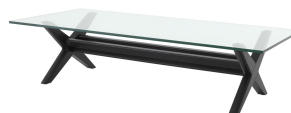

E I C H H O L T Z

SPECIFICATION SHEET

Item no.	114499
Item description	Coffee Table Maynor classic black Classic black clear glass
Suitable for	Indoor use/dry locations only
Net weight (kg)	54

DIMENSIONS

Item dimensions (cm)	160 x 80 x H. 40,5 cm
Item dimensions (inch)	62.99" x 31.5" x 15.94" H
Glass thickness (mm)	15 mm
Glass thickness (inch)	0,591 inch

SPECIFICATIONS

Material(s)	114948: Mindi wood 114950: Glass
Glass type	Tempered glass
Extra information	Distance between legs: 120 cm 47.24"

LOGISTIC INFORMATION

114948 - Coffee Table Maynor classic black - Stand - 1pc(s)

Carton dimensions (m)	1,3 x 0,46 x 0,16
Volume (cbm)	0,0957
Gross weight (kg)	10,00

114950 - Coffee Table Maynor - 160 x 80 cm 15mm clear glass - 1pc(s)