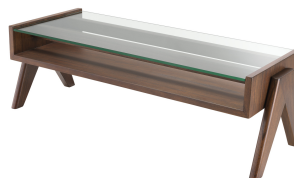

E I C H H O L T Z

SPECIFICATION SHEET

Item no.	114493
Item description	Coffee Table Lionnel classic brown Classic brown clear glass
Suitable for	Indoor use/dry locations only
Net weight (kg)	35,3

DIMENSIONS

Item dimensions (cm)	120 x 46 x H. 39,5 cm
Item dimensions (inch)	47.24" x 18.11" x 15.55" H
Glass thickness (mm)	10 mm
Glass thickness (inch)	0,394 inch

SPECIFICATIONS

Material(s)	114883: Mindi wood Plywood
	114885: Glass

LOGISTIC INFORMATION

114883 - Coffee Table Lionnel classic brown - Stand - 1pc(s)

Carton dimensions (m)	1,32 x 0,7 x 0,44
Volume (cbm)	0,4066
Gross weight (kg)	27,00

114885 - Coffee Table Lionnel - 10 mm clear glass - 1pc(s)