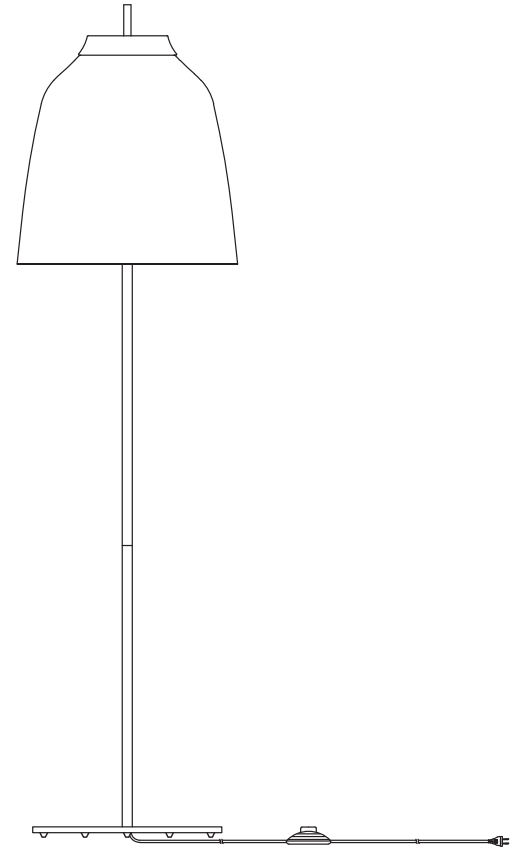

Designed by Spant Studio

Bolia.com
new scandinavian design

Campa Floor Lamp

Designed by Spant Studio

Bolia.com
new scandinavian design

If the external flexible cable of this luminaire is damaged, it shall be exclusively replaced by the manufacturer or his service agent or a similar qualified person in order to avoid a hazard.