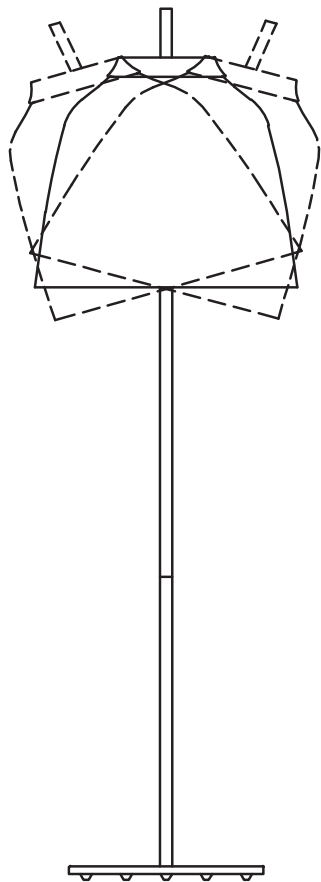

Designed by Spant Studio

Bolia.com
new scandinavian design

Campa Floor Lamp

Designed by Spant Studio

Bolia.com
new scandinavian design

If the external flexible cable of this luminaire is damaged, it shall be exclusively replaced by the manufacturer or his service agent or a similar qualified person in order to avoid a hazard.