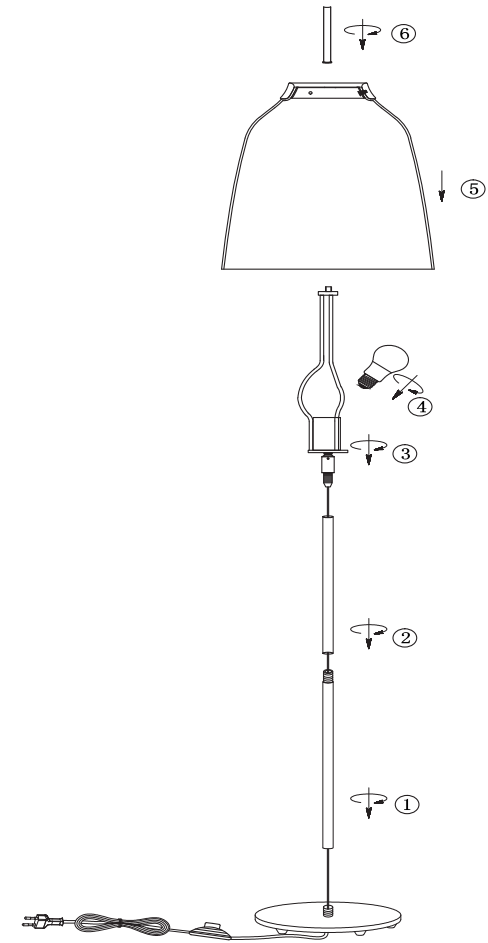

Designed by Spant Studio

Bolia.com
new scandinavian design

Campa Floor Lamp

Designed by Spant Studio

Bolia.com
new scandinavian design

If the external flexible cable of this luminaire is damaged, it shall be exclusively replaced by the manufacturer or his service agent or a similar qualified person in order to avoid a hazard.