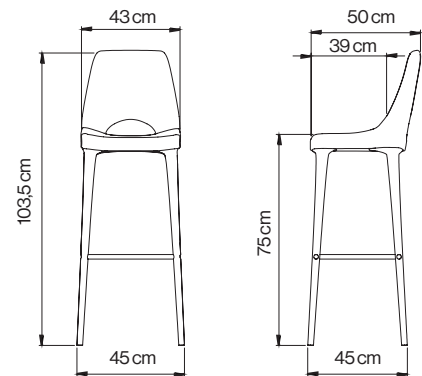

pols potten

Barstool Holy

Fact Sheet

The Holy barstool is a pols potten classic. The original design is a combination of both luxury interiors and functional design. You can probably guess why we've dubbed the stool, the Holy. Well, it's simple, there is a hole in between the backrest and seat. This beautifully crafted stool has superior foam innards for an elevated sitting experience, and a sturdy iron frame for reinforced strength. It's an ideal commercial design asset, as well as a home treasure. Elegant around hotel bar, and playful around your kitchen counter.

Design by	pols potten studio 2019
About the designer	This item is designed in our very own pols potten studio
Category	Furniture - Chairs
Environment	Indoor
Preassembled	Yes
Material & Finish	Frame: The frame of the chair is made of powder coated metal Cushioning: The cushioning used inside is made of fire retardant high resiliency (CMHR) foam. Foam density 28 kgs/m ³ Legs: The legs are made of black powder coated metal, covered with upholstery.
Gliders	Plastic gliders are mounted
Upholstery	The Barstool Holy is standard available in the following upholstery: Vicky Velvet – 100% polyester / 30.000 Martindale / color fastness level 5
Cleaning & Care	Care and maintenance instructions can be downloaded on the product page of this item at: webshop.polspotten.com or contact your account manager for more specific cleaning & care information.
Spare parts	The spare parts below are available upon order - Plastic gliders
Packaging	Packed in one brown carton box 5-ply Size: 45 x 54 x 107 cm Weight: 10 kg
Textile use for customized upholstery	1,6 meters with a fabric width of 1,45 meters