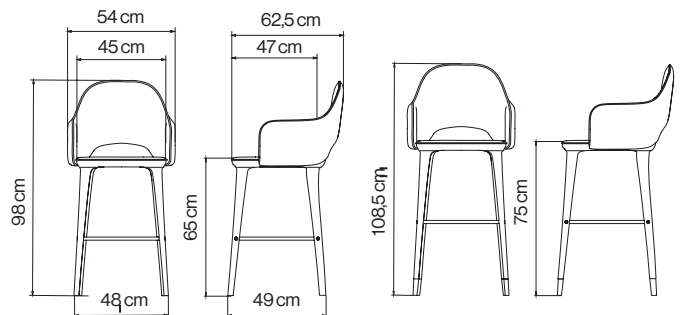

pols potten

Barstool Arms Cosy

Fact Sheet

The Cosy Barstool is an all-encompassing creation of sophistication and comfort. The curvature of the backrest and arms promote superior comfort, while the cushioning has been developed for the ultimate seating experience. Comfort and style are the main drivers of the cosy design. The barstool comes fitted with black powder-coated metal removable foot caps - these increase the height of the bar stool by 10cm (extensions are only available with the Soho fabric option). At its maximum height, the barstool is appropriate for a commercial bar environment – at its lowest height a kitchen bar is more suitable. Qualified for contract use.

Downloads

3D files, mood images and packshots are available at the product page of the item at polspotten.nl

Textile use for customized upholstery

2,3 meters with a fabric width of 1,4 meters

Test & Certifications