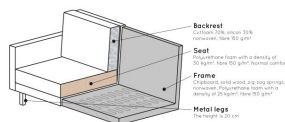

## RODEO 2,5 ZITS VELVET DARK GREEN HUNTER

Dimensions	85x190x86
Material	100% pes
Color finish	dark green
Packages	1
Country of origin	PL

### Additional description

Velvet is the latest fabric version of the beautiful seat series Rodeo by the brand BePureHome. This sofa is modern, chic and contemporary. This 2.5-seater sofa is generous, offers plenty of seating space and is upholstered with a beautiful fabric velvet. The legs are made of black metal. The seat height is 45 cm, the seat depth is 60 cm and the height of the armrests is 68 cm.

The Rodeo series consists of a 3-seater sofa, a 2.5-seater sofa, an armchair/loveseat, a footstool measuring 120x60 cm, a dining bench and a dining chair.

Orders for this item cannot