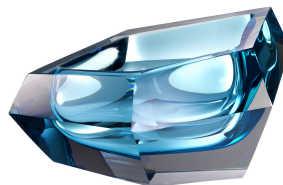

## SPECIFICATION SHEET

<b>Item no.</b>	113594
<b>Item description</b>	Bowl Alma blue Blue crystal glass
<b>Suitable for</b>	Indoor use/dry locations only
<b>Net weight (kg)</b>	2,3