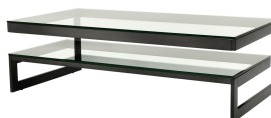

E I C H H O L T Z

SPECIFICATION SHEET

Item no.	110368
Item description	Coffee Table Gamma bronze finish Bronze finish clear glass
Suitable for	Indoor use/dry locations only
Net weight (kg)	0

DIMENSIONS

Item dimensions (cm)	150 x 80 x H. 46 cm
Item dimensions (inch)	59.06" x 31.5" x 18.11" H
Glass thickness (mm)	12 mm
Glass thickness (inch)	0,472 inch

SPECIFICATIONS

Material(s)	110368A: Stainless steel
	110368B: Glass

LOGISTIC INFORMATION

110368A - Coffee Table Gamma bronze finish - Stand - 1pc(s)

Carton dimensions (m)	1,635 x 0,48 x 0,145
Volume (cbm)	0,1138
Gross weight (kg)	19,20

110368B - Coffee Table Gamma bronze finish - Glass - 1pc(s)

Carton dimensions (m)	1,31 x 1,31 x 0,065
Volume (cbm)	0,1115
Gross weight (kg)	80,00

HS code	94032080
Country of origin	China