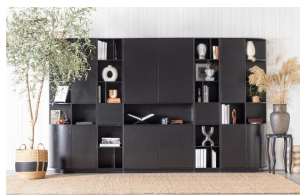

# FINCA OPEN SHELF CABINET 40 CM PINE DEEP BLACK [fsc]

The mark of responsible forestry

woood

Material

PINE

Color finish

deep black

## Additional description

- Stylish furniture range in deep black
- With modern push-to-open system
- Made of solid pine wood
- H 210 cm x W 40 cm x D 40 cm

Stylish, timeless and modern. These are the key words of the Finca series. The Finca series comes from the collection of the Dutch interior design label WOOD and is made of natural pine. The Finca items are finished in a matt coating with a deep black colour. The clean lines of the Finca furniture are not interrupted by handles; a modern push-to-open system enables the doors and drawers to be opened and closed silently.

The Finca open shelving unit is a true showpiece in the living area. The open shelves are playfully arranged to present your most beautiful home decoration. The door keeps another spacious storage space out of sight. The compartments have different widths and a depth of 37 cm each. The bottom edge of the cabinet leaves 7 cm space at the front, which makes the cabinet seem to float.

Each shelf has a maximum load-bearing capacity of 10 kg if the weight is evenly distributed. Each piece of furniture from the Finca furniture series is delivered as a simple construction kit with clear assembly instructions. The sliding of the furniture can cause scratches on hard floors, place felt gliders on the bottom for protection....