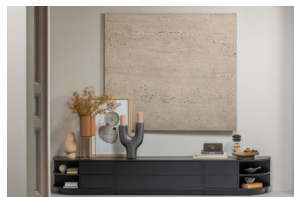

# FINCA TV CABINET ROUND RIGHT 78 CM PINE DEEP BLACK [fsc]

The mark of responsible forestry

woood

EAN

8714713160518

Dimensions

40x78x40

Material

PINE

Color finish

deep black

## Additional description

- Stylish furniture range in deep black
- With modern push-to-open system
- Made of solid pine wood
- H 40 cm x W 78 cm x D 40 cm

Stylish, timeless and modern. These are the key words of the Finca series. The Finca series comes from the collection of the Dutch interior label WOODOO and is made of natural pine. The Finca items are finished in a matt coating with a deep black colour. The clean lines of the Finca furniture are not interrupted by handles; a modern push-to-open system enables the doors and drawers to be opened and closed silently.

The Finca TV cabinet with round element is a real showpiece in the living room. The open shelves offer enough space to present your most beautiful home decoration. The two drawers keep another ample storage space out of sight. The bottom edge of the TV cabinet leaves 7 cm space at the front, giving the cabinet the appearance of floating.