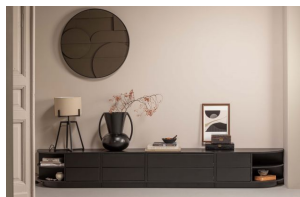

373514-Z

FINCA TV CABINET ROUND RIGHT 78 CM PINE DEEP BLACK [fsc]

The mark of responsible forestry

woood

EAN

8714713160518

Dimensions

40x78x40

Material

PINE

Color finish

deep black

Additional description

- Stylish furniture range in deep black
- With modern push-to-open system
- Made of solid pine wood
- H 40 cm x W 78 cm x D 40 cm

Stylish, timeless and modern. These are the key words of the Finca series. The Finca series comes from the collection of the Dutch interior label WOODOO and is made of natural pine. The Finca items are finished in a matt coating with a deep black colour. The clean lines of the Finca furniture are not interrupted by handles; a modern push-to-open system enables the doors and drawers to be opened and closed silently.

The Finca TV cabinet with round element is a real showpiece in the living room. The open shelves offer enough space to present your most beautiful home decoration. The two drawers keep another ample storage space out of sight. The bottom edge of the TV cabinet leaves 7 cm space at the front, giving the cabinet the appearance of floating.

Each shelf has a maximum load-bearing capacity of 10 kg if the weight is evenly distributed. Each piece of furniture from the Finca furniture series is delivered as a simple construction kit with clear assembly instructions. The sliding of the f...

DE EEEKHOORN
dutch furniture

+31 88 96 66 300

info@deekhoorn.com

www.deekhoorn.com