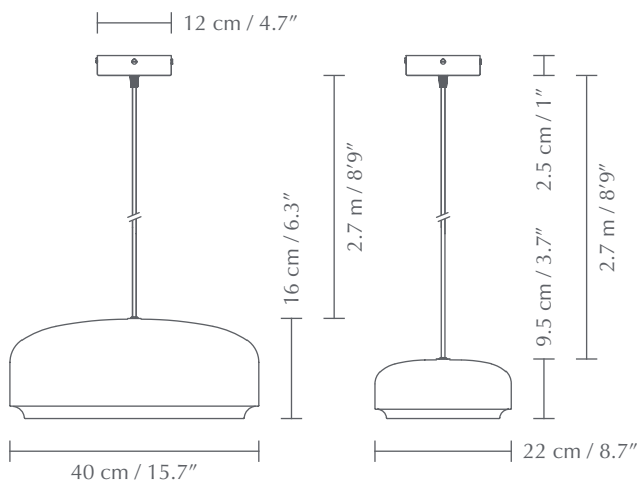

Medium

Mini

Colour variations

* For recommended external dimmers, go to umage.presscloud.com

black
(RAL: 9005)

white
(RAL: 9003)

UMAGE

The specifications and dimensions are subject to change without notice. Document date: 01-11-2021 | info@umage.com | umage.com
Havnegade 29, DK-1058 Copenhagen K | +45 31 39 31 31 (tel) & 185 Wythe Ave 2FL, Brooklyn, NY 11249 | +1 646-790-7171 (tel)