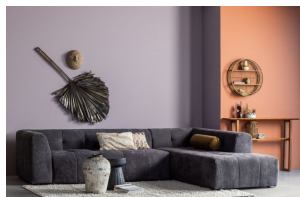

200335-N

BRANCO RUG BOUCLÉ GREY MELANGE 170x240CM

basiclabel

EAN	8714713149599
Dimensions	1x170x240
Material	70%wool/30%cotton
Color finish	grey
Packages	1
Country of origin	IN

Additional description

Soft, hand-woven rug
Combination fabric of 70% wool and 30% cotton
Grey gradient
W 240 cm x L 170 cm

The Branco rug from the collection of the Dutch brand Basiclabel is totally contemporary and gives a warm atmosphere and good base to any room. The Branco rug is made of 70% wool and 30% cotton with a soft grey gradient. Because of the use of wool, the rug is heat insulating and can easily be placed on a floor with underfloor heating.