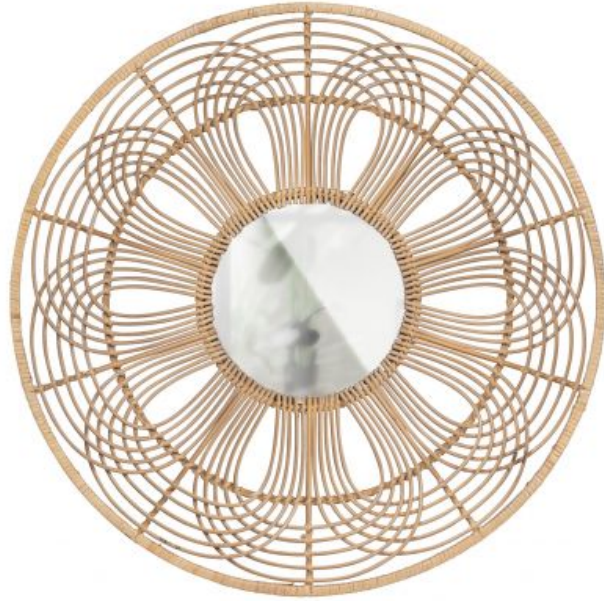

200331-N

OBI MIRROR ROUND BAMBOO NATURAL

basiclabel

Additional description

Round mirror in bohemian style
Made of natural bamboo
Easy to hang up
Ø 76 cm x D 2 cm

Get a warm boho atmosphere in your home with this eyecatcher of a mirror. The Obi mirror comes from the collection of the Dutch interior brand Basiclabel and is made of 100% natural bamboo. Obi has a round mirror with a diameter of 26 cm surrounded by organically shaped bamboo strands. At the back of the outer edge you have the possibility to hang it. The Obi mirror is lightweight, which makes it suitable for any type of wall. The total height and width of the Obi mirror is 76 cm and it is 2 cm thick....