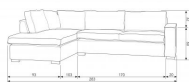

700508-0

HAJO CORNERSOFA LEFT OFF WHITE

basiclabel

EAN 8714713159086

Dimensions 92x283x197

Material 60%pac/40%pes

Color finish off white

Additional description

- Stylish and generous corner sofa
- With a off white melange fabric (60% polyacryl / 40% polyester)
- Comfortable seating and multi-coloured fabric
- H 92 cm x W 283 cm x D 63/197 cm
- Orderable in right- and left-handed version

The seating depth of the sofa is 63 cm, the total depth of the lounge area is 197 cm. The height of the armrest is 60 cm.

This sofa is delivered as individual elements and is easy to assemble by means of brackets. For hard floors, place felt glides under the legs to prevent damage to the floor. The brown wooden block legs are delivered assembled....