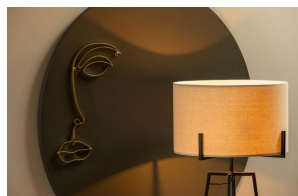

## HOLLY FLOOR LAMP BLACK/NATURAL

wood

Packages

2

Country of origin

CN

Additional description

- Stylish floor lamp
- Also available as a pendant and table lamp
- Slim metal frame
- H 160 cm x Ø 55 cm

The Holly floor lamp is a stylish piece with a simple design. Holly comes from the collection of the Dutch brand WOOD and has a slim, black metal frame. The neutral coloured shade, with its warm, linen tint, gives this light an atmospheric look.

The Holly lamp can accommodate one light source with an E27 fitting, which is not included. The lamp has a total height of 160 cm. The lampshade is 30 cm high and has a diameter of 50 cm. The black metal frame has a thickness of 1.5x1.5 cm.