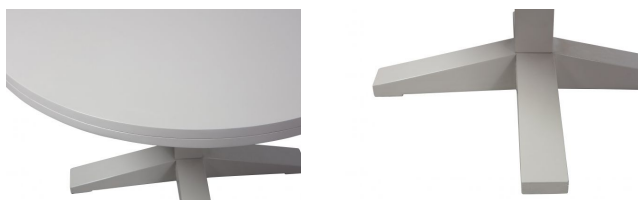

# DECK ROUND DINING TABLE Ø120CM MANGO WOOD CLAY

vtwonen

Packages

2

Country of origin

IN

Assembly required

Assembly required

## Additional description

- Robust dining table with round table top
- Made of mango wood with a clay-coloured finish
- Space for 4-5 people
- H 78 cm x Ø 120 cm

Robust, sturdy and generous. This coarse dining table from the collection of the Dutch brand vtwonen is a real mood enhancer in the dining area. The Deck Round dining table looks solid and the light grey clay shade immediately creates a timeless look. This subtle colour matches well with various fabrics and colours, so plenty of combination possibilities with dining chairs!

## Material

The Deck Round dining table is made of mango wood with a grey clay-coloured finish. Mango wood is known for its sustainable growth and long durability. Mango wood is also characterized by clearly visible grain and colour nuances. The grains or dark lines and knots make every mango wood item unique. Mango wood is very strong and one of the harder woods, therefore a mango wood item will not easily be damaged.

## Dimensions

The dining table has a height of 78 cm, the table top is 5,5 cm thick. The tabletop has a diameter of 120 cm. The sturdy leg is 72,5 cm high and 10x10 cm thick. The height of the lower legs is 13 cm at the frame and 4 cm thick at the ends.