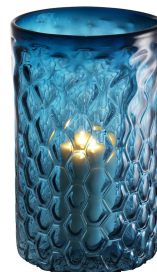

E I C H H O L T Z

SPECIFICATION SHEET

Item no.	113239
Item description	Hurricane Aquila L blue Hand blown glass blue colour
Suitable for	Indoor use/dry locations only
Net weight (kg)	5,6

DIMENSIONS

Item dimensions (cm)	ø 27 x approximate H. 44 cm
Item dimensions (inch)	10.63" dia x approximate 17.32" H

SPECIFICATIONS

Material(s)	Glass
--------------------	-------

LOGISTIC INFORMATION

Carton dimensions (m)	0,29 x 0,29 x 0,46
Volume (cbm)	0,0387
Gross weight (kg)	6,10
HS code	94055000
Country of origin	China