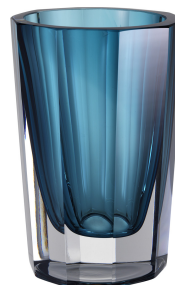

E I C H H O L T Z

SPECIFICATION SHEET

Item no.	114814
Item description	Vase Chavez L blue Hand cut glass blue colour
Suitable for	Indoor use/dry locations only
Net weight (kg)	0

DIMENSIONS

Item dimensions (cm)	ø 12 x H. 18 cm
Item dimensions (inch)	4.72" dia x 7.09" H

SPECIFICATIONS

Material(s)	Glass
--------------------	-------

LOGISTIC INFORMATION

Carton dimensions (m)	0,14 x 0,14 x 0,21
Volume (cbm)	0,0041
Gross weight (kg)	2,20

HS code	70139900
Country of origin	China