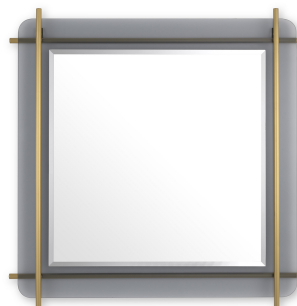

E I C H H O L T Z

SPECIFICATION SHEET

Item no.	114102
Item description	Mirror Quinn brushed brass finish Brushed brass finish smoke glass bevelled mirror glass
Suitable for	Indoor use/dry locations only
Net weight (kg)	13,5

DIMENSIONS

Item dimensions (cm)	85,5 x 85,5 x D. 5 cm
Item dimensions (inch)	33.66" x 33.66" x 1.97" D
Mirror dimensions (cm)	62 x 62 cm
Mirror dimensions (inch)	24.41" x 24.41"

SPECIFICATIONS

Material(s)	Stainless steel Glass Mirror glass
Hanging method	Key holes
Stainless steel grade	SAE 201