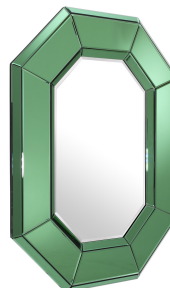

E I C H H O L T Z

SPECIFICATION SHEET

Item no.	111720
Item description	Mirror le Sereno green mirror glass 80 x 106 cm Green mirror glass bevelled mirror glass
Suitable for	Indoor use/dry locations only
Net weight (kg)	21.1

DIMENSIONS

Item dimensions (cm)	80 x 106 x D. 5 cm
Item dimensions (inch)	31.5" x 41.73" x 1.97" D
Mirror dimensions (cm)	46 x 72 cm
Mirror dimensions (inch)	18.11" x 28.35"

SPECIFICATIONS

Material(s)	Mirror glass MDF
Hanging method	French cleat, horizontal & vertical