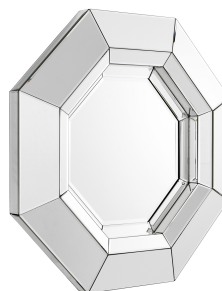

E I C H H O L T Z

## SPECIFICATION SHEET

<b>Item no.</b>	112230
<b>Item description</b>	Mirror Chartier clear mirror glass Bevelled mirror glass
<b>Suitable for</b>	Indoor use/dry locations only
<b>Net weight (kg)</b>	9.8

### DIMENSIONS

<b>Item dimensions (cm)</b>	68 x 68 x D. 8 cm
<b>Item dimensions (inch)</b>	26.77" x 26.77" x 3.15" D
<b>Mirror dimensions (cm)</b>	34,5 x 34,5 cm
<b>Mirror dimensions (inch)</b>	13.58" x 13.58"

### SPECIFICATIONS

<b>Material(s)</b>	MDF   Mirror glass
<b>Hanging method</b>	French cleat, horizontal