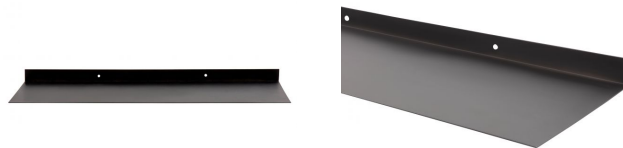

373432-Z

RILEY WALLSHELVE METAL BLACK

woood

Material	Metal
----------	-------

Color finish	black
--------------	-------

Packages	1
----------	---

Country of origin	CN
-------------------	----

Additional description

Stylish wall shelf
Wall shelf with a simple design
Made of metal with matt black powder coating
H 2.5 cm x W 50 cm x D 15 cm

With its sleek design, the Riley wall shelf is an item that can easily be combined with various interior styles. The Riley wall shelf is from the collection by the Dutch interior design label WOOD and is extremely lightweight. Riley is made from strong metal with a matt black powder coating. The handy storage shelf offers plenty of space for various items. Also ideal for use in the bathroom.

Riley's frame is 0.1 cm thick. The holes to attach Riley to the wall are both 9 cm from the outside (ø0.4 cm) in the back edge. The handy shelf is 50 cm wide and 15 cm deep.

The fixing material is not included. Make sure you use the right plugs and screws for the wall. When attached correctly the Riley wall shelf can support 5 kg....