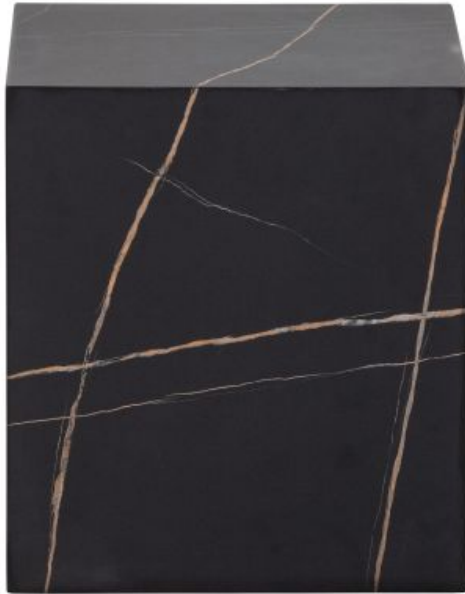

373434-Z

# BENJI SIDETABLE MARMERLOOK BLACK 40x40

wood

EAN	8714713148424
Dimensions	45x40x40
Material	MDF
Color finish	black
Packages	2
Country of origin	CN

## Additional description

Robust side table with luxury touch  
Black MDF wood with marble print  
Available in two sizes  
H 45 x W 40 x D 40 cm

This sturdy Benji side table is from the collection of the Dutch brand WOOD. With its square shape the Benji is very flexible in use, the six sides are all closed. Benji is hollow inside, which limits the weight to 10 kg.

The Benji side table is 45 cm high, 40 cm wide and 40 cm deep. To protect hard floors, place felt glides under the side table, this prevents scratches. The Benji side table is also available in a larger version of 60x60 cm, a nice duo to combine! Benji is easy to keep clean with a dry, soft cloth....