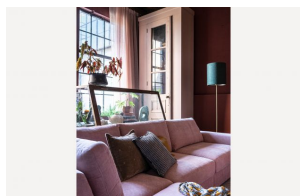

**DE
EEKHOORN**
dutch furniture

+31 88 96 66 300

info@deekhoorn.com

www.deekhoorn.com