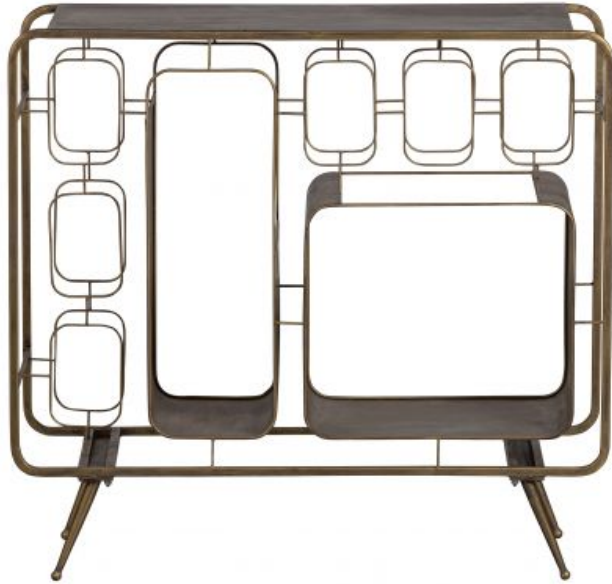

800318-B

## CAPO WINE CABINET METAL ANTIQUE BRASS

Color finish

antique brass

Packages

1

Country of origin

CN

### Additional description

Wine cabinet with chic appearance  
Made of slim metal with antique brass finish  
Stable stand on the four slim legs  
H 80.5 cm x W 87 cm x D 33 cm

Still looking for a chic stage for the wine bottles? Then look no further! The Capo wine cabinet offers more than enough space to present the most beautiful wine bottles and immediately radiates luxury. This stylish wine cabinet comes from the collection of the Dutch brand BePureHome and has an antique brass finish with a glossy gold coating. The Capo wine cabinet offers six reclining places and two standing places for wine bottles. In the smaller open compartment the most beautiful glassware or accessories can be presented.

The Capo wine cabinet is 80.5 cm high, 87 cm wide and 33 cm deep. The six shelves have front and rear supports and have a hwx of 14x10 cm. Each resting place can carry 2 KG. The narrow open space has a width of 14 cm. The wide, open space has a width of 34 cm, both shelves have a depth of 32 cm. The top is 75x33 cm (wxd) and has a bearing capacity of 12 KG. The legs are 15 cm high.