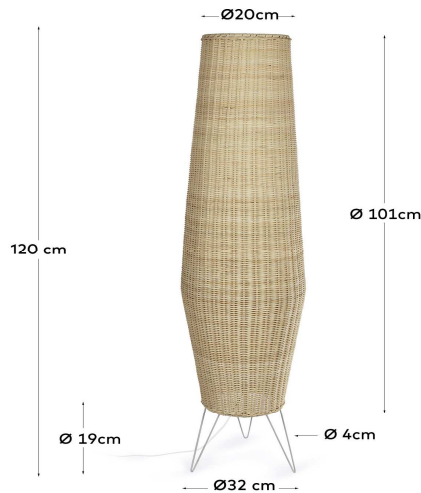

KAMARIA

Descriptions

Product code	AA8784FN46
Product description	Kamaria large rattan table lamp with natural finish The Kamaria lamp is made from rattan, a natural fibre woven by hand to give it shape. You can choose whether to use it as a table or floor lamp. Up to you! Yes, there are lamps that add much more than just light.
Origin country	CN

Dimensions

Height x Width x Depth (cm)	120 cm	x	32 cm	x	32 cm
Product weight (Kg)	2,3 Kg				
Distance lamp-switch (cm)	50				
Distance switch-plug (cm)	130				
Cable length (cm)	180				

Technical drawings