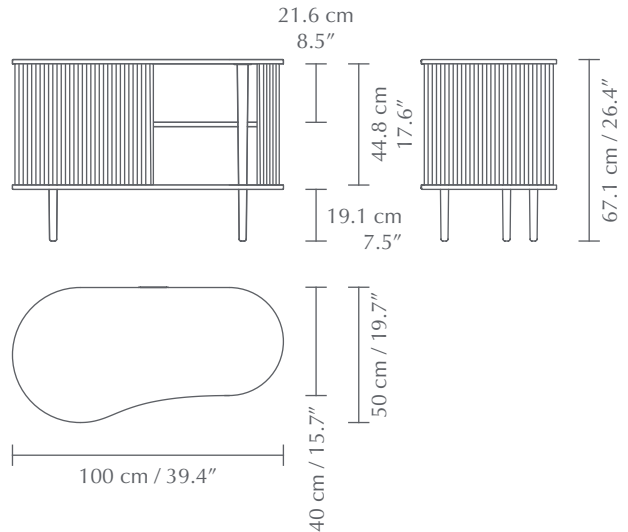

ORDERING INFORMATION

Audacious cabinet oak petrol blue	#5600+5600-1
Audacious cabinet oak silver grey	#5600+5600-2
Audacious cabinet oak spring green	#5600+5600-3
Audacious cabinet oak dusty rose	#5600+5600-4
Audacious cabinet oak slate grey	#5600+5600-5
Audacious cabinet oak hazelnut	#5600+5600-6
Audacious cabinet oak x	#5600+5600-7
Audacious cabinet oak x	#5600+5600-8
Audacious cabinet dark oak petrol blue	#5800+5800-1
Audacious cabinet dark oak silver grey	#5800+5800-2
Audacious cabinet dark oak spring green	#5800+5800-3
Audacious cabinet dark oak dusty rose	#5800+5800-4
Audacious cabinet dark oak slate grey	#5800+5800-5
Audacious cabinet dark oak hazelnut	#5800+5800-6
Audacious cabinet dark oak x	#5800+5800-7
Audacious cabinet dark oak x	#5800+5800-8
Audacious cabinet black oak petrol blue	#5111+5800-1
Audacious cabinet black oak silver grey	#5111+5800-2
Audacious cabinet black oak spring green	#5111+5800-3
Audacious cabinet black oak dusty rose	#5111+5800-4
Audacious cabinet black oak slate grey	#5111+5800-5
Audacious cabinet black oak hazelnut	#5111+5800-6
Audacious cabinet black oak x	#5111+5800-7
Audacious cabinet black oak x	#5111+5800-8