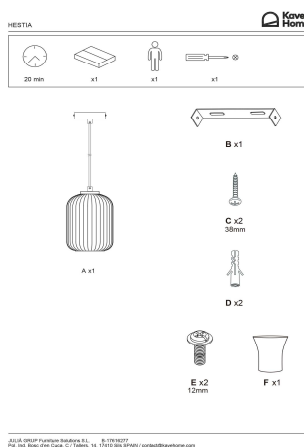

Power (W)	40
Energy class	E--A++
Highest energy efficiency	A++
Adjustable height (yes/no)	Yes
Bulb included (yes/no)	No
Bulb type	N/A
Bulb shape	Pear
Bulb brightness (Lumens)	
Bulb color temperature (K)	
Bulb color temperature description	N/A
Rated bulb life (hours)	

Energy efficiency

Materials

Cable characteristics	Cable covered with plastic
Base material	Brass
Base finishing	Polished, Brass
Frame material	Metal
Frame finishing	N/A
Shade material	Glass
Shade finishing	Smoked
Bulb finishing	N/A

assembly

Unpacking time (min)	1
Assembly required (yes/no)	No
Difficulty of assembly (hard/medium/easy)	N/A
People required	
Assembly time (min)	
Assembly suggestions	N/A

Assembly instructions